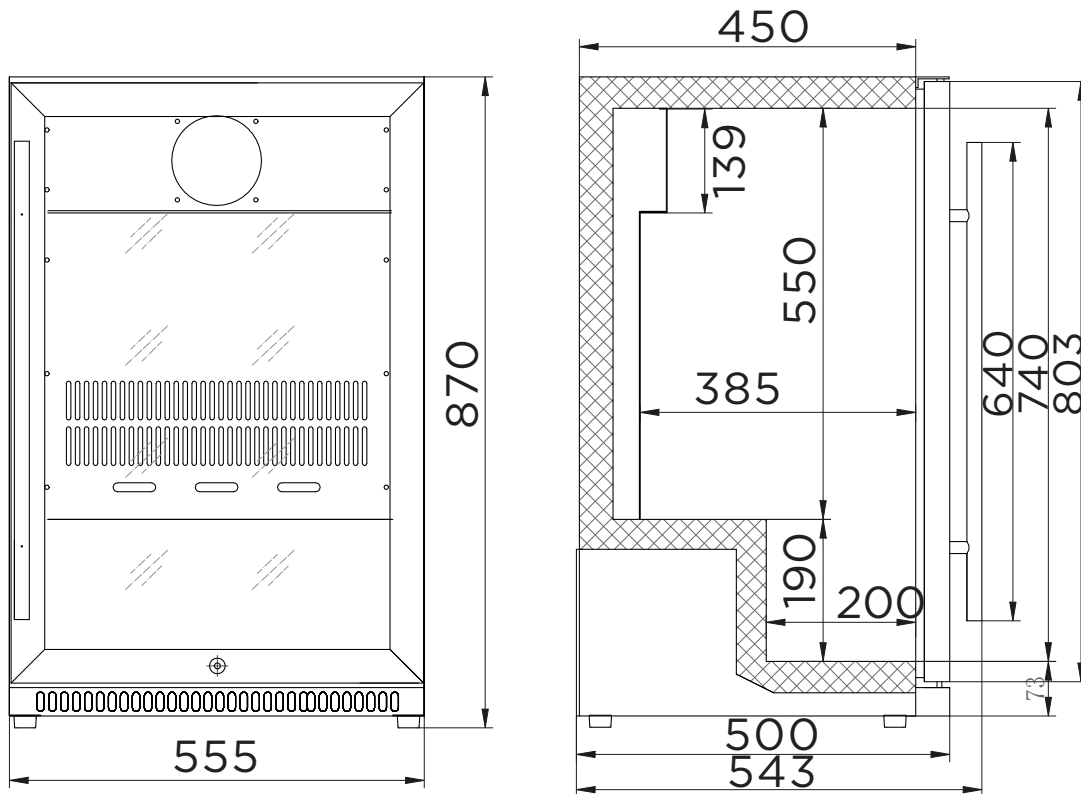

Back Bar Fridge 118L - 1 Door - Hinged

| Bar Fridge & Freezers

Back Bar Fridge 118L - 1 Door - Hinged

| Bar Fridge & Freezers

SPECIFICATIONS **DIMENSIONS**

Model Number	BB0120GD-NR-1	Colour	Black	External (mm)
Part Number	3736070-1	Internal Light	LED	Width 555
Volume	118L	No. of Doors	1	Depth 543
Unit Weight	58kg	Door Type	Glass	Height 870
Packaged Weight	60kg	Door Glass Type	Double Glazed	
Adjustable Temp. Range	+1 to +10°C	Door Style	Hinged	Internal (mm)
Max. Ambient Temp.	38°C	Door Swing Dimension	553mm	Width 470
Climate Class	3M1	Total Depth of Door Open	1022mm	Depth 385
Energy Consumption	1.44kWh/24h	Self-Closing Door	Yes	Height 740
GEMS Star Rating	6 stars	Door Lock	Yes	
Refrigeration Capacity	182W	No. of Shelf Tiers inc Base	3	Packaged (mm)
Refrigerant	R600	Shelf Type	Adjustable	Width 605
Rated Current	0.95A	Shelves Dimensions	456(w) x 360(d) mm	Depth 564
Electrical Voltage	220-240V	Temp. Controller	Digital	Height 895
Frequency	50Hz	Castors	No, adjustable feet	
Power Supply	Single Phase	Warranty	5 Years Bromic Extra Care Warranty - Parts and Labour	
Power Plug	1 x 10A			
Plug Location	Rear, bottom			