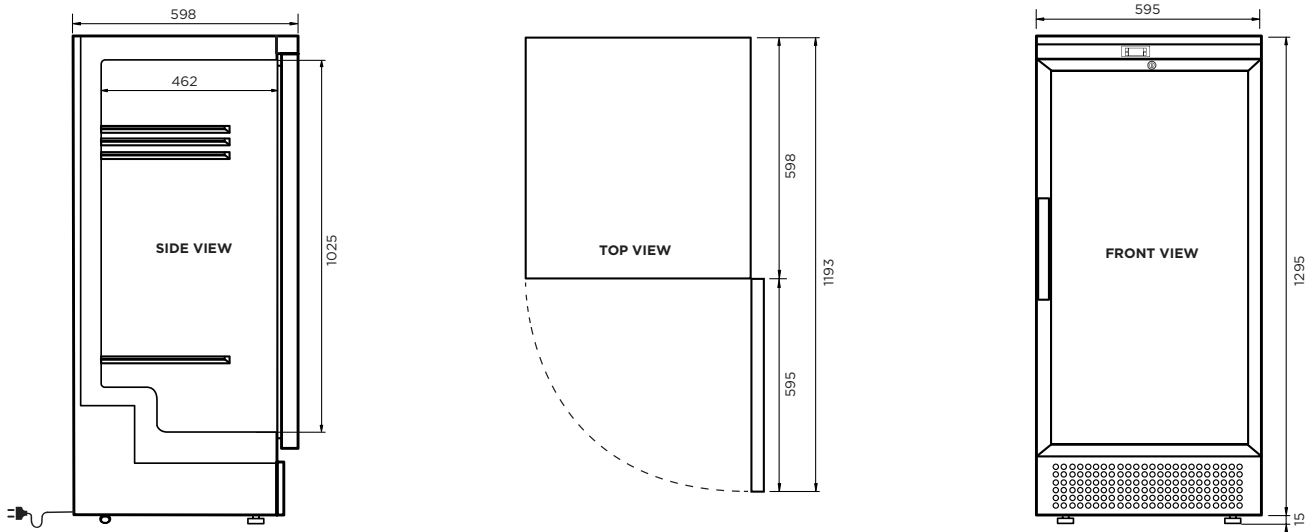

Double-glazed door with self-closing mechanism minimises heat transfer

Min/Max temperature recording to track temperature fluctuations

## SPECIFICATIONS

Model Number	MED0220GD-NR
Part Number	3736217-NR
Volume	215L
Unit Weight	65kg
Packaged Weight	70kg
Temperature Range	+2°C to 8°C
Max Ambient Temperature	32°C
Climate Class	4M2
Energy Consumption	1.9kWh/24h
Refrigeration Capacity	235W
Air-Circulation	Fan-Forced
Refrigeration Capacity	R600a
Rated Current	1.18A
Electrical Voltage	220-240V
Frequency	50Hz
Power Supply	Single Phase
Power Plug	1 x 10A
Plug Location	Rear, bottom right
Colour	White
Internal Light	LED
No. of Doors	1

Door Type	Glass
Door Glass Type	Double glazed Low-E Glass + Argon Gas
Door Shape	Flat
Door Style	Hinged
Door Lock	Yes
Self-Closing Door	Yes
Door Swing Dimensions	590mm
Total Depth of Door Open	1190mm
No. of Shelves Incl. Base	4
Shelf Type	Adjustable
Shelf Dimensions	500(w) x 400(d) mm
Defrost System	Automatic
Temp. Controller	Digital
Castors	No, feet + rollers
Min/Max Temp Recorder	Yes
Temp Alarm	Yes
Door Alarm	Yes
Audible & Visual Alarm	Yes
Warranty	5 Years Bromic Extra Care Warranty - Labour and Parts

## DIMENSIONS

	External (mm)
Width	595
Depth	598
Height	1310
	Internal (mm)
Width	505
Depth	462
Height	1025
	Packaged (mm)
Width	665
Depth	685
Height	1480