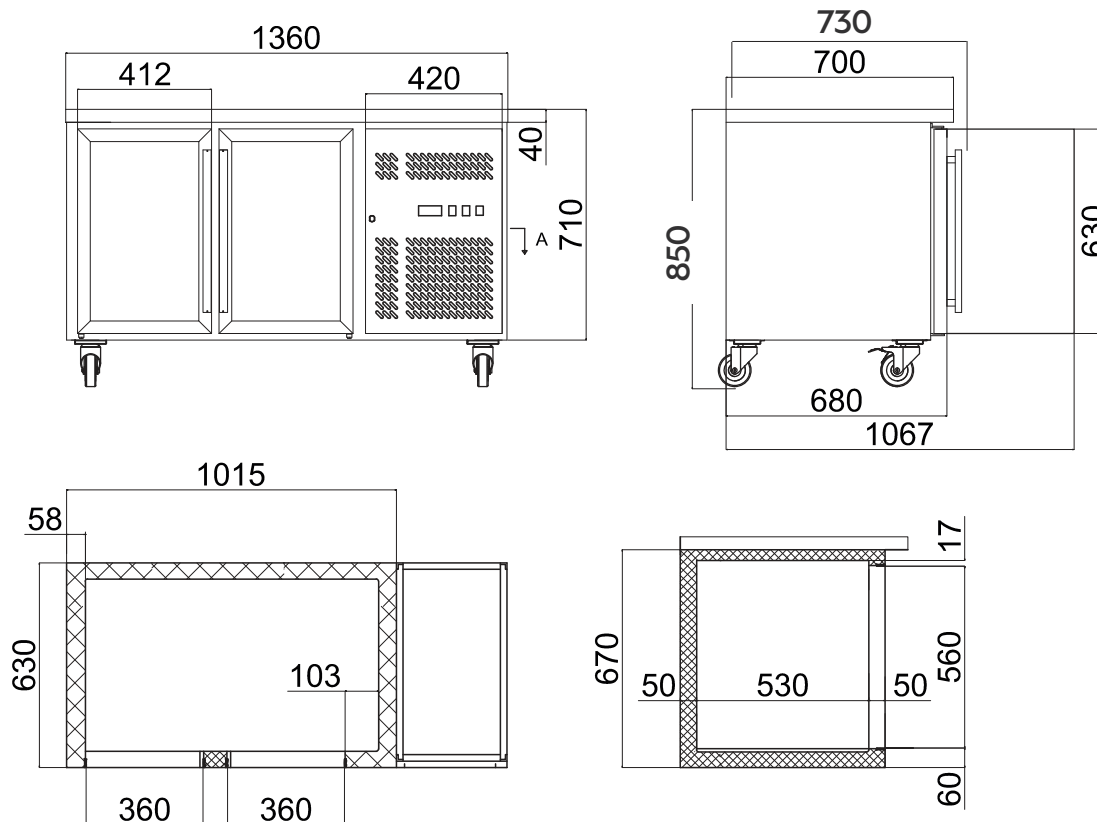

Fully compliant with Australian safety standards and regulations

Double-glazed safety glass door prevents condensation

Underbench Display Fridge 282L - 2 Door - Glass

| Bar Fridge & Freezers

SPECIFICATIONS

Cord Length	2.5m
Colour	Stainless Steel
Internal Light	LED
No. of Doors	2
Door Type	Glass
Door Glass Type	Double glazed
Door Style	Hinged
Door Lock	No
Self-Closing Door	Yes
Door Swing Dimension	371mm
Total Depth of Door Open	1071mm
No. of Shelf Tiers inc base	3
Shelf Type	Adjustable
Shelves Dimensions	330(w) x 530(d) mm
Temp. Controller	Digital
Castors	Yes
Warranty	5 Years Bromic Extra Care Warranty – Labour and Parts

DIMENSIONS

External (mm)	
Width	1360
Depth	730
Height	850
Internal (mm)	
Width	902
Depth	530
Height	589
Packaged (mm)	
Width	1390
Depth	730
Height	910